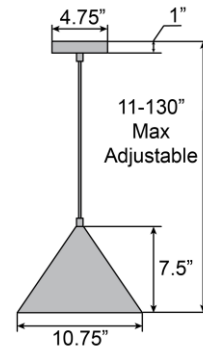

### PRODUCT MEASUREMENTS

FIXTURE	BACKPLATE / CANOPY
Length:	Length
Width:	Width:
Diameter 10.75"	Diameter: 4.75"
Height: 9"	Height: 1"
Extension:	
Overall Height: 11-130"	

#### LINE DRAWING